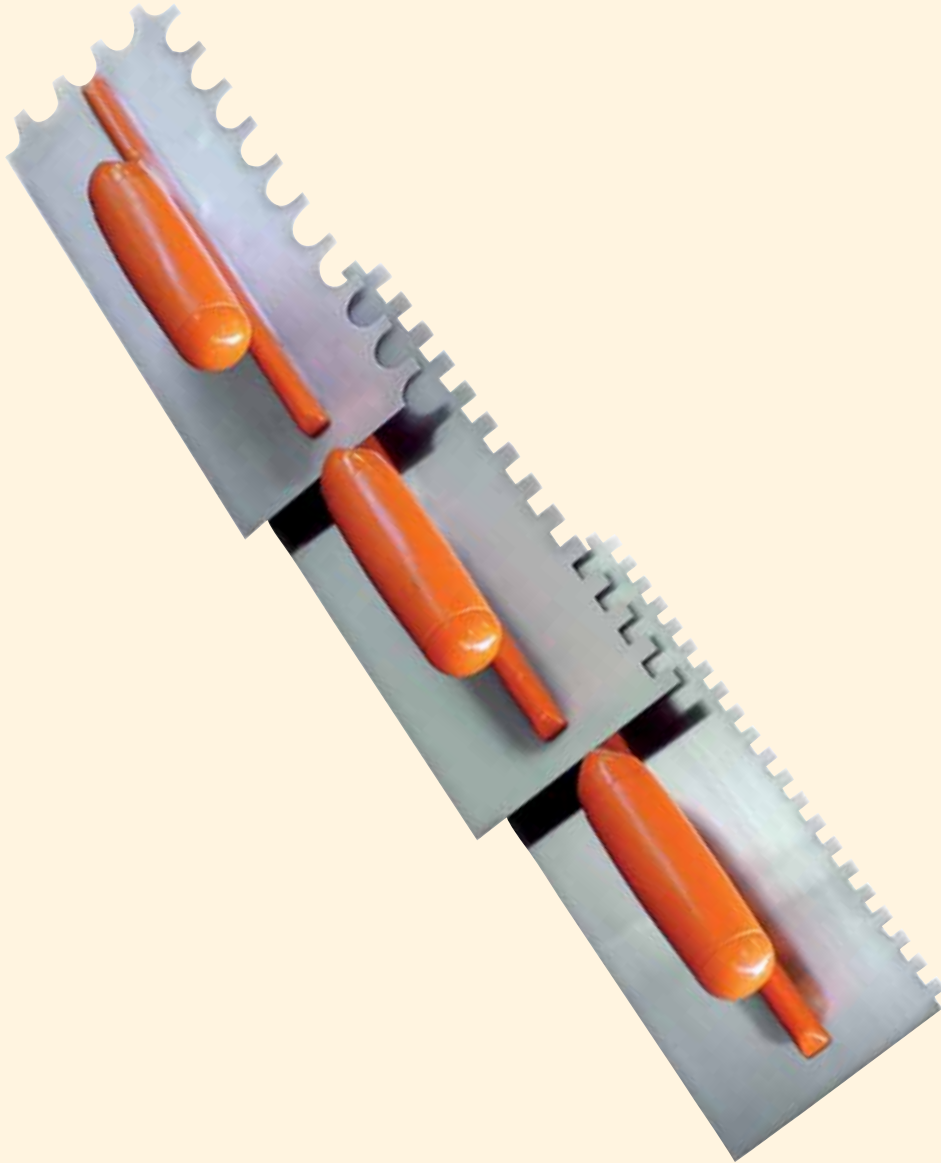

TROWELS FOR ADHESIVES

- PROFESSIONAL TOOTHED TROWELS FOR APPLYING CEMENT ADHESIVES
- MADE IN STAINLESS STEEL AND PLASTIC

PRODUCT	TEETH WIDTH MM
Spatula cm 28x12 square teeth	10
Spatula cm 28x12 square teeth	15
Spatula cm 28x12 semi-circular teeth	20
Spatula cm 48x14 square teeth	10
Spatula cm 48x14 semi-circular teeth	20